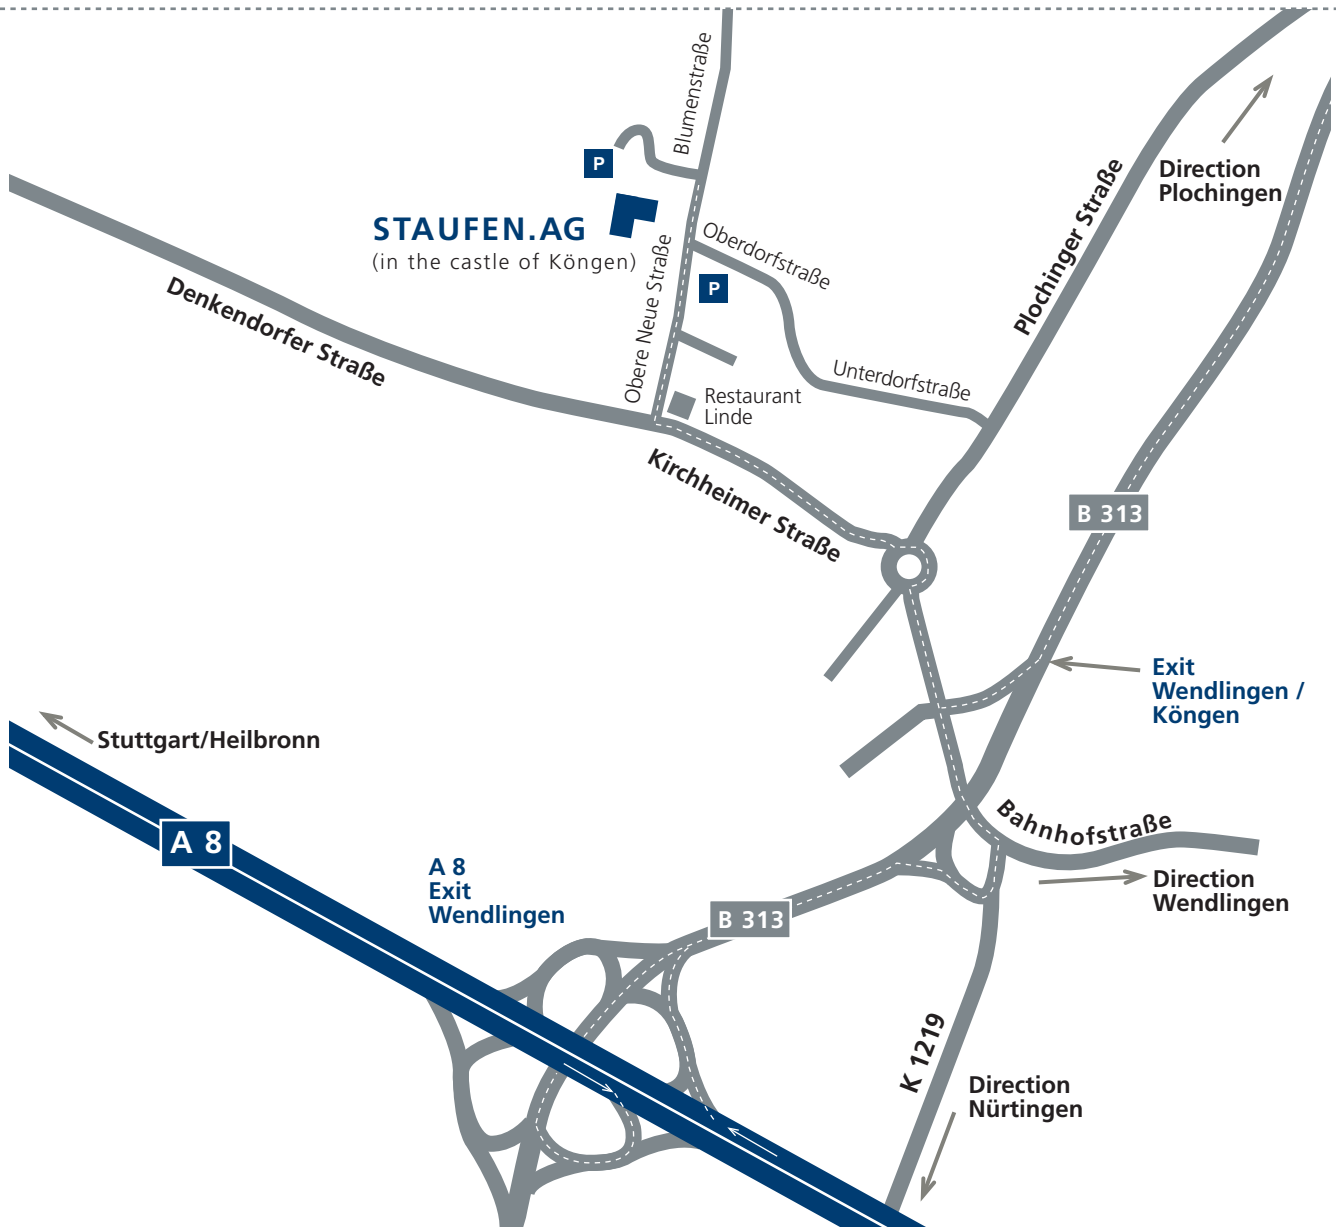

Your driving direction to the Staufen AG in Köngen

Over the motorway A8

- > take the exit Wendlingen, direction Köngen
- > at the roundabout take the 2. exit into Kirchheimer Straße
- > follow Kirchheimer Straße for approx. 600 metres
- > turn right into Obere Neue Straße
- > go straight on into Blumen Straße
- > you will find our office on the left

From Plochingen

- > drive along B 313, direction Reutlingen / Nürtingen
- > take the exit Wendlingen / Köngen
- > keep right and turn into Bahnhofstraße, direction Köngen
- > at the roundabout take the 2. exit to Kirchheimer Straße
- > follow Kirchheimer Straße for approx. 600 metres
- > turn right into Obere Neue Straße
- > go straight on into Blumenstraße
- > you will find our office on the left